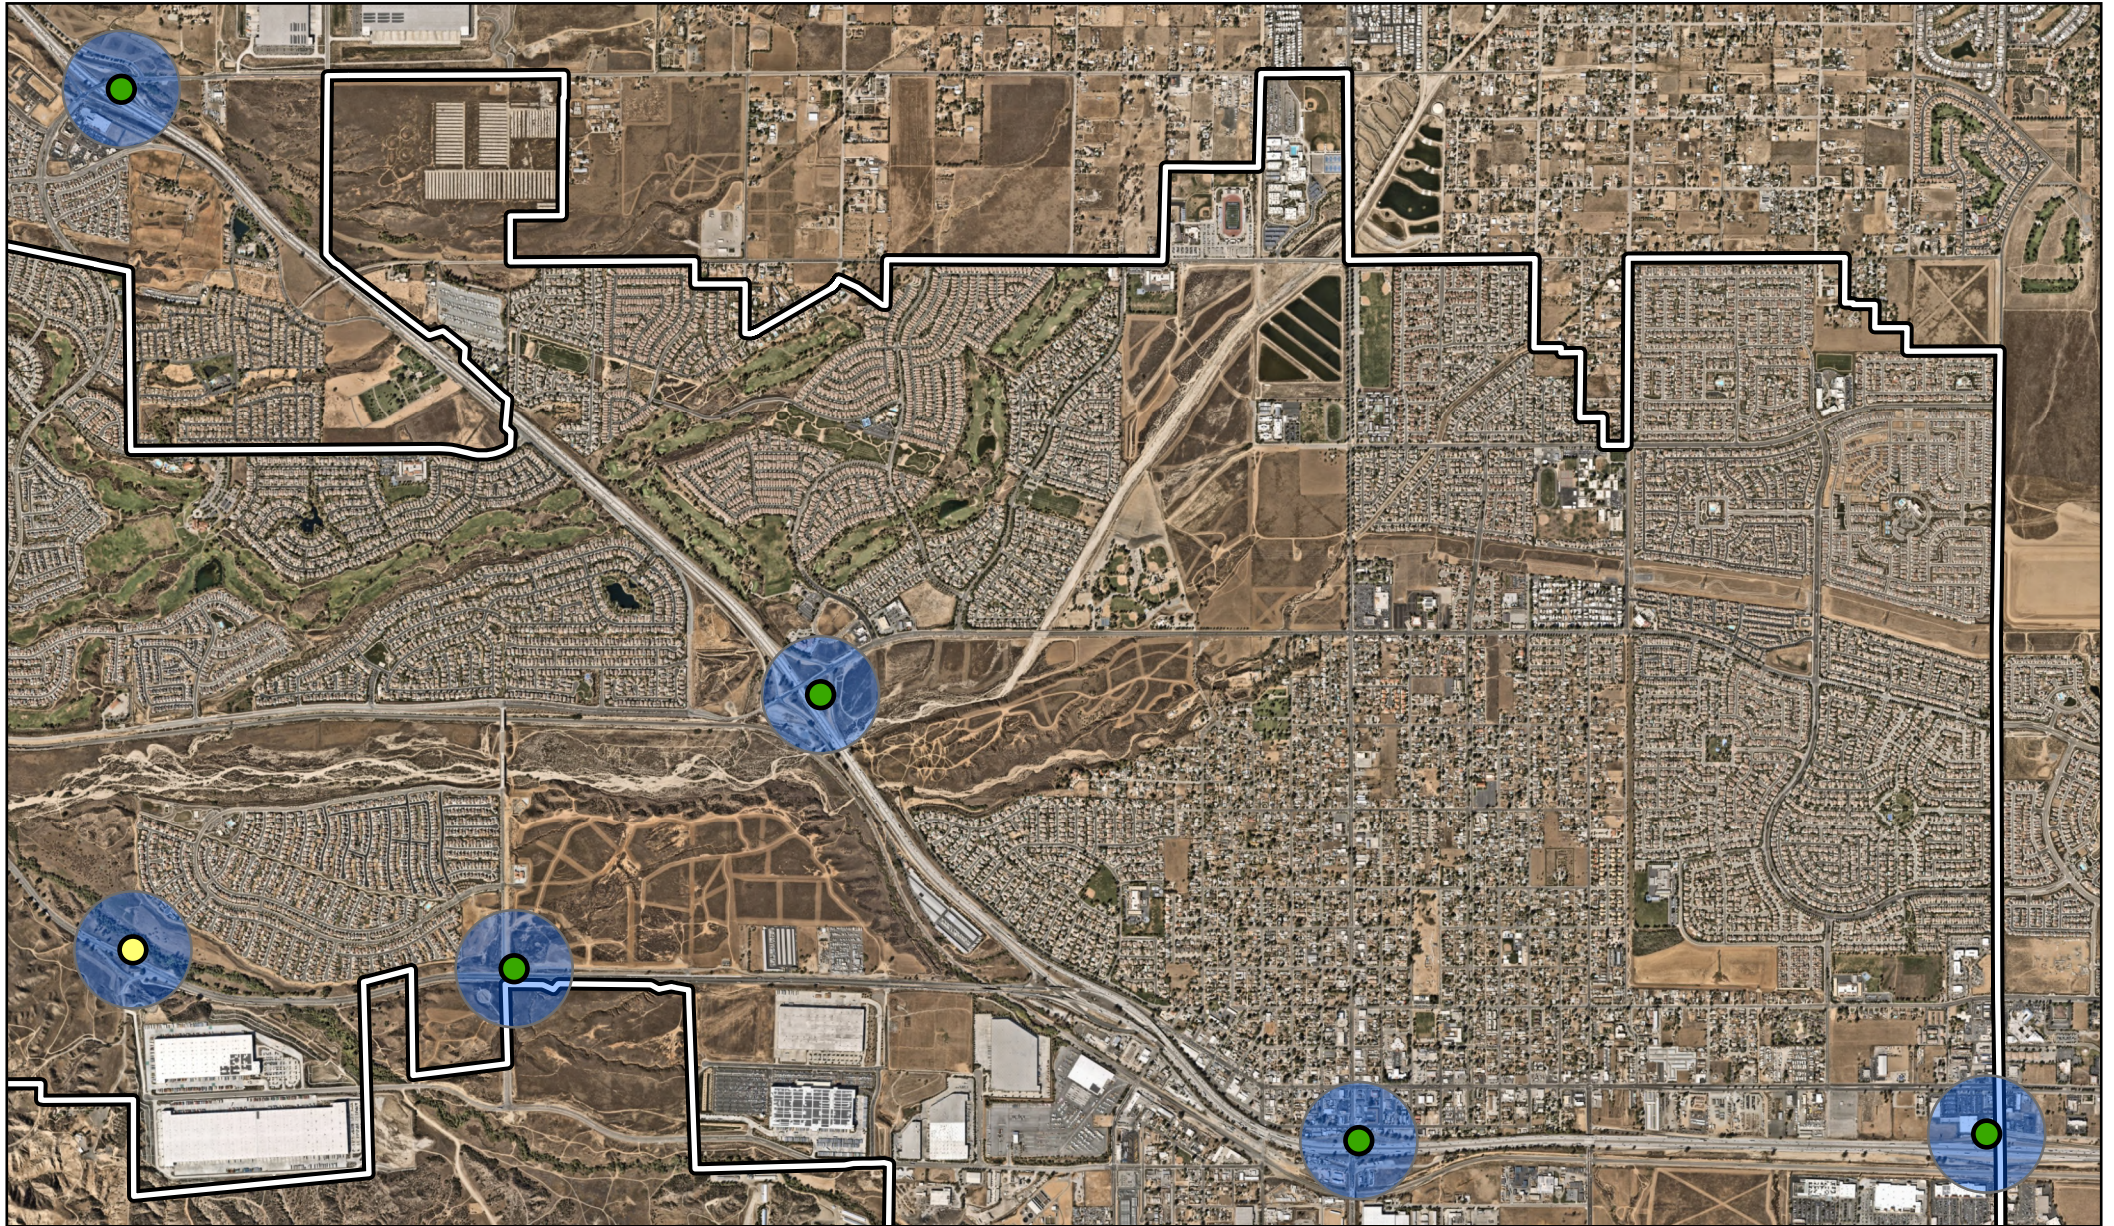

Main Potential Billboard Locations

10/30/2025

-  Main Potential Billboard Locations
-  Beaumont Pointe
-  Main Potential Billboar Buffer
-  City Boundary

0 0.25 0.5 1 Miles