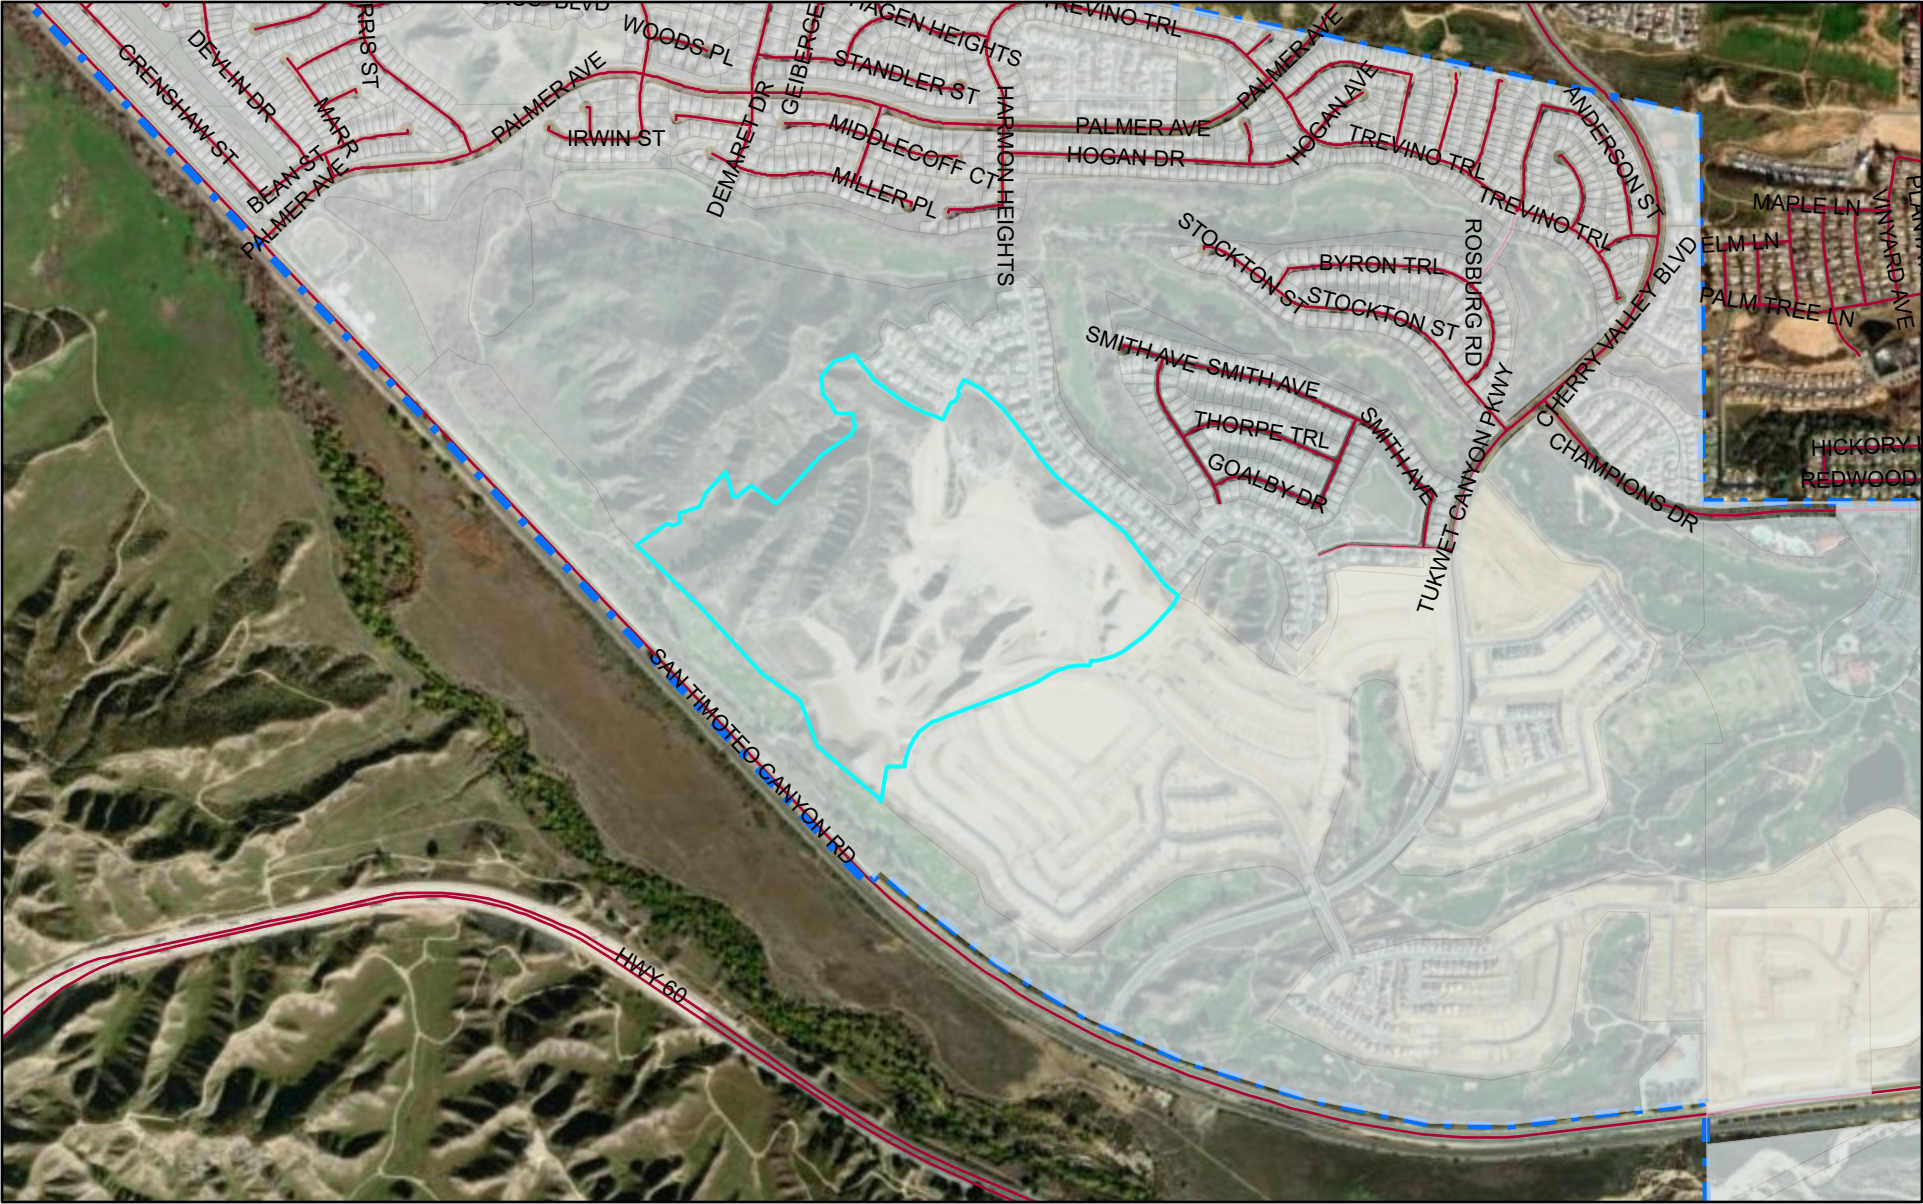

TPM 38953 Zoning Map

7/17/2024, 2:36:33 PM

- Zoning
- Union Pacific Rail Roadway
- Specific Plan
- City Boundary
- Street Labels