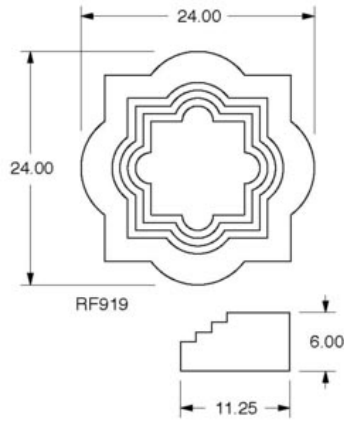

Design Guidelines for the Beaumont Village Shopping Center

Exterior Finishes

QUATREFOILS