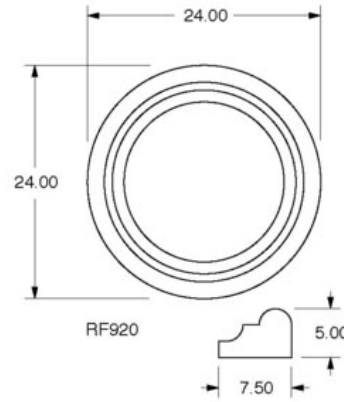

Design Guidelines for the Beaumont Village Shopping Center

Exterior Finishes

QUATREFOILS