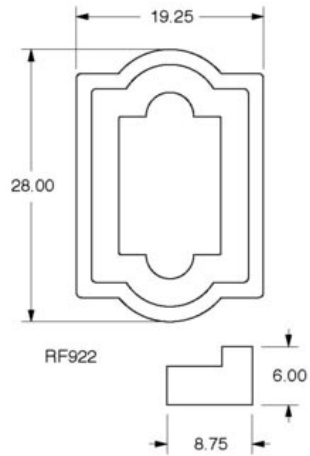

Design Guidelines for the Beaumont Village Shopping Center

Exterior Finishes

QUATREFOILS