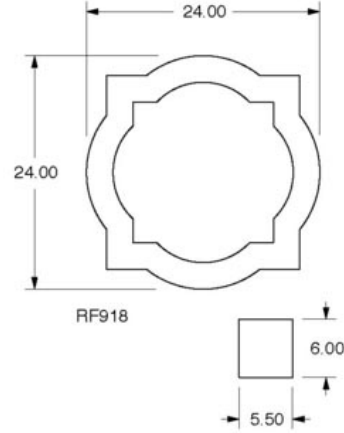

Design Guidelines for the Beaumont Village Shopping Center

Exterior Finishes

QUATREFOILS