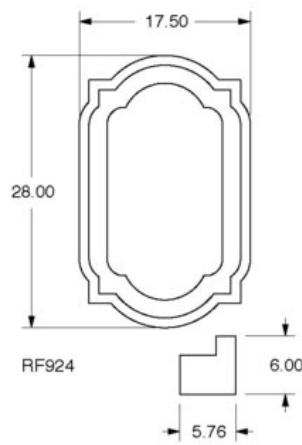

Design Guidelines for the Beaumont Village Shopping Center

Exterior Finishes

QUATREFOILS