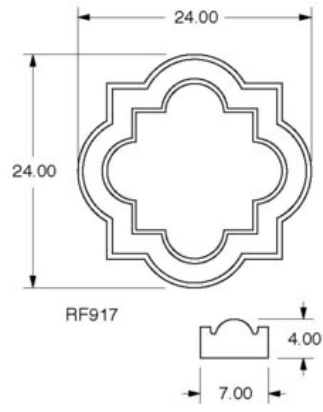

Design Guidelines for the Beaumont Village Shopping Center

Exterior Finishes

QUATREFOILS