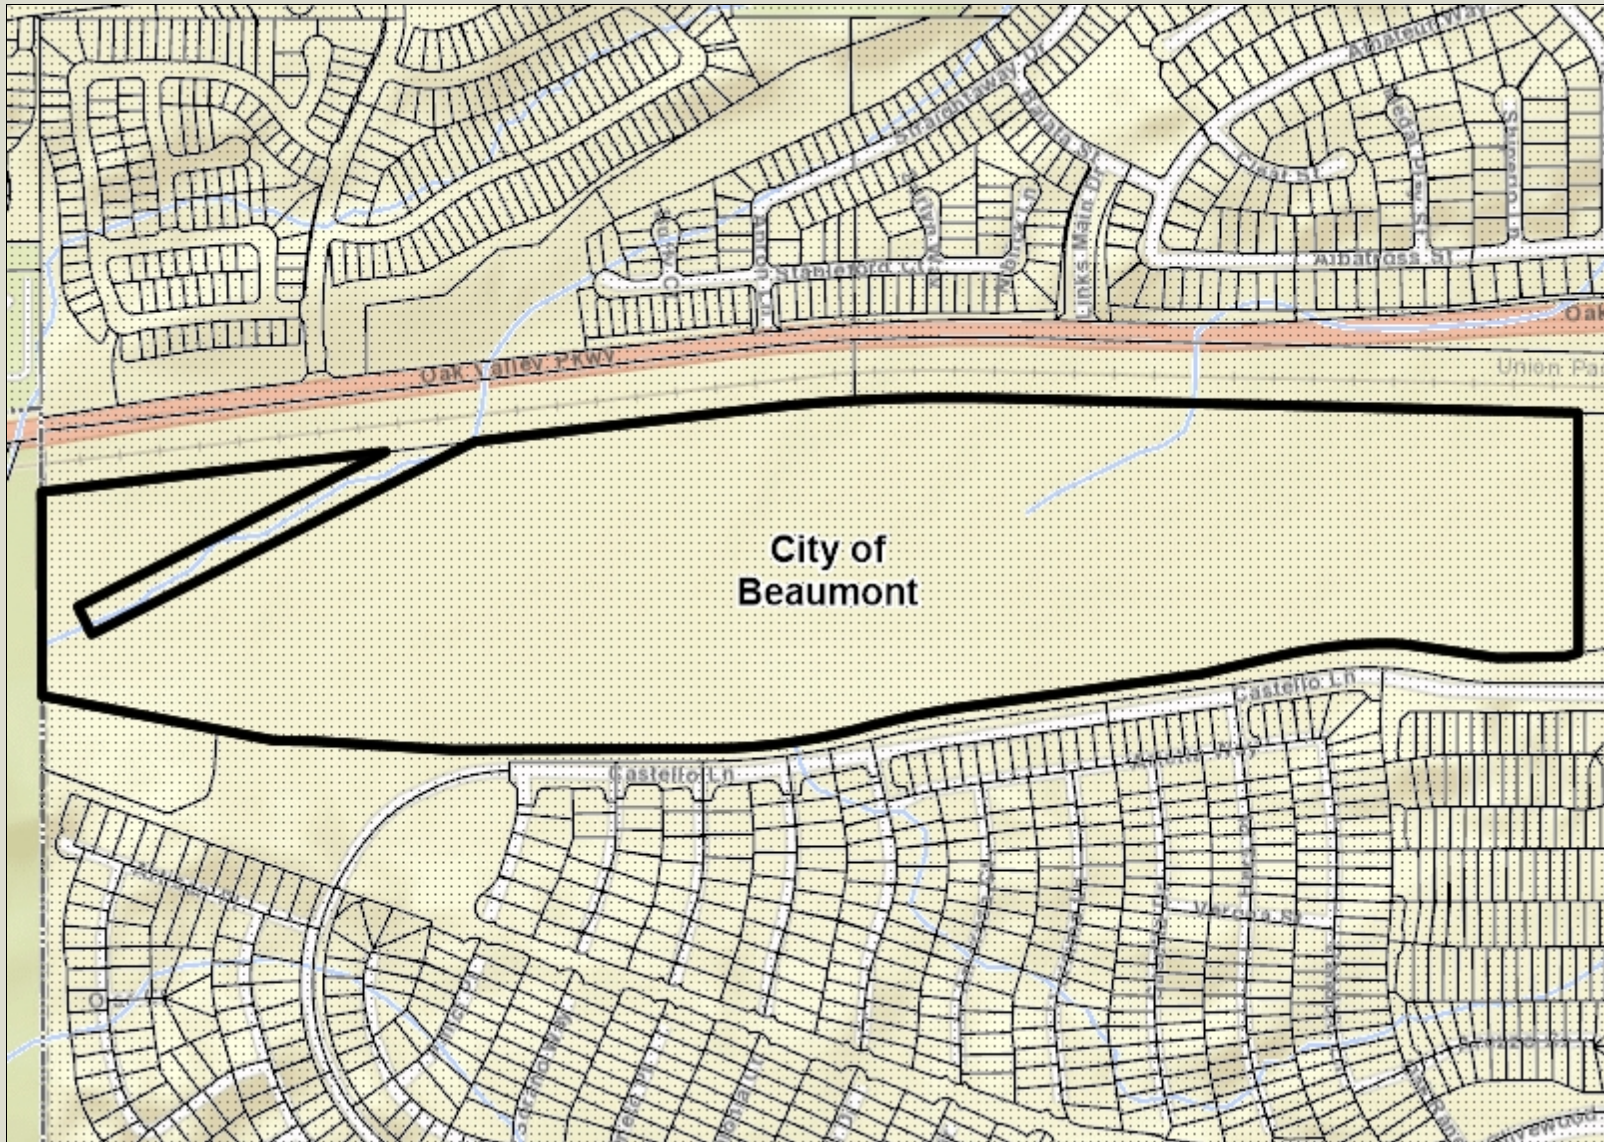

Aerial Photograph

SP2023-0010

Legend

- County Boundary
- City Boundaries
- Parcels, Public
- Blueline Streams
- City Areas
- World Street Map

City of
Beaumont

IMPORTANT Maps and data are to be used for reference purposes only. Map features are approximate, and are not necessarily accurate to surveying or engineering standards. The County of Riverside makes no warranty or guarantee as to the content (the source is often third party), accuracy, timeliness, or completeness of any of the data provided, and assumes no legal responsibility for the information contained on this map. Any use of this product with respect to accuracy and precision shall be the sole responsibility of the user.

Notes

0 752 1,505 Feet

REPORT PRINTED ON... 6/4/2024 10:48:40 AM

© Riverside County GIS