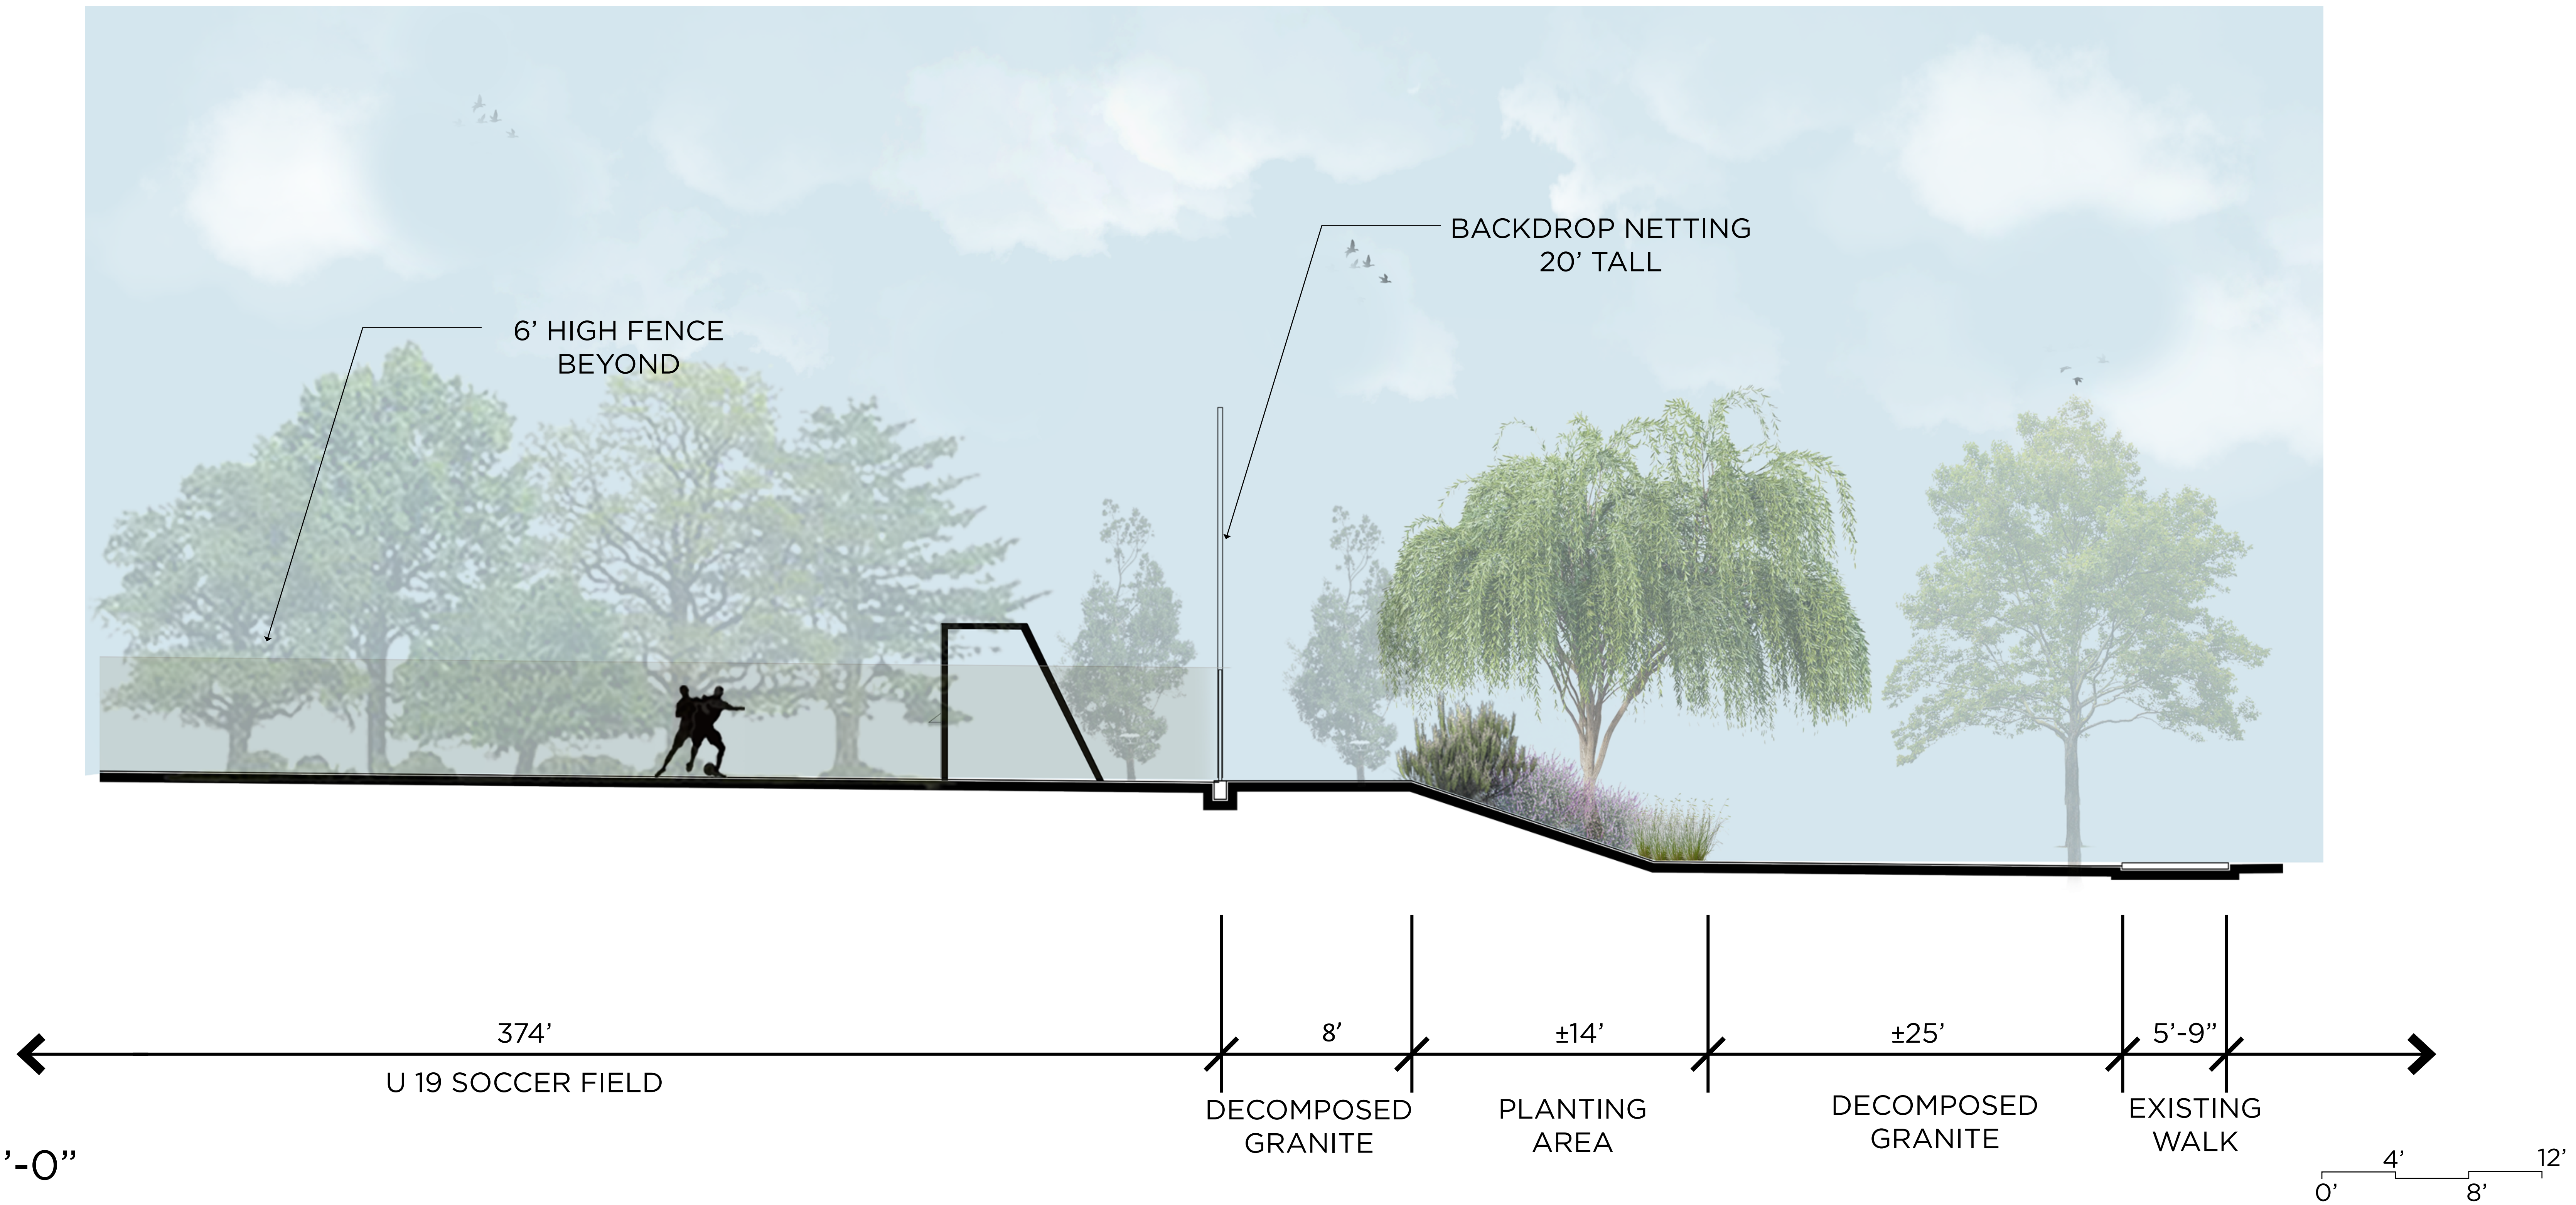

BEAUMONT SPORTS PARK
SPORTS LIGHTING AND SYNTHETIC TURF SOCCER FIELDS
BEAUMONT, CALIFORNIA

BEAUMONT SPORTS PARK

SPORTS LIGHTING AND SYNTHETIC TURF SOCCER FIELDS

PLAN VIEW

BEAUMONT SPORTS PARK

SPORTS LIGHTING AND SYNTHETIC TURF SOCCER FIELDS

BEAUMONT SPORTS PARK

SPORTS LIGHTING AND SYNTHETIC TURF SOCCER FIELDS

TREES

GEIJERA PARVIFLORA
AUSTRALIAN WILLOW

PLATANUS RACEMOSA
CALIFORNIA SYCAMORE

AFROCARPUS GRACILIOR
FERN PINE

SHRUBS

ARTEMISIA CALIFORNICA 'CANYON GREY'
CANYON GREY CALIFORNIA SAGEBRUSH

BOUTELOUA GRACILIS 'BLOND AMBITION'
BLONDE AMBITION BLUE GAMMA GRASS

LEUCOPHYLLUM FRUTESCENS
'COMPACTA'
COMPACT TEXAS RANGER