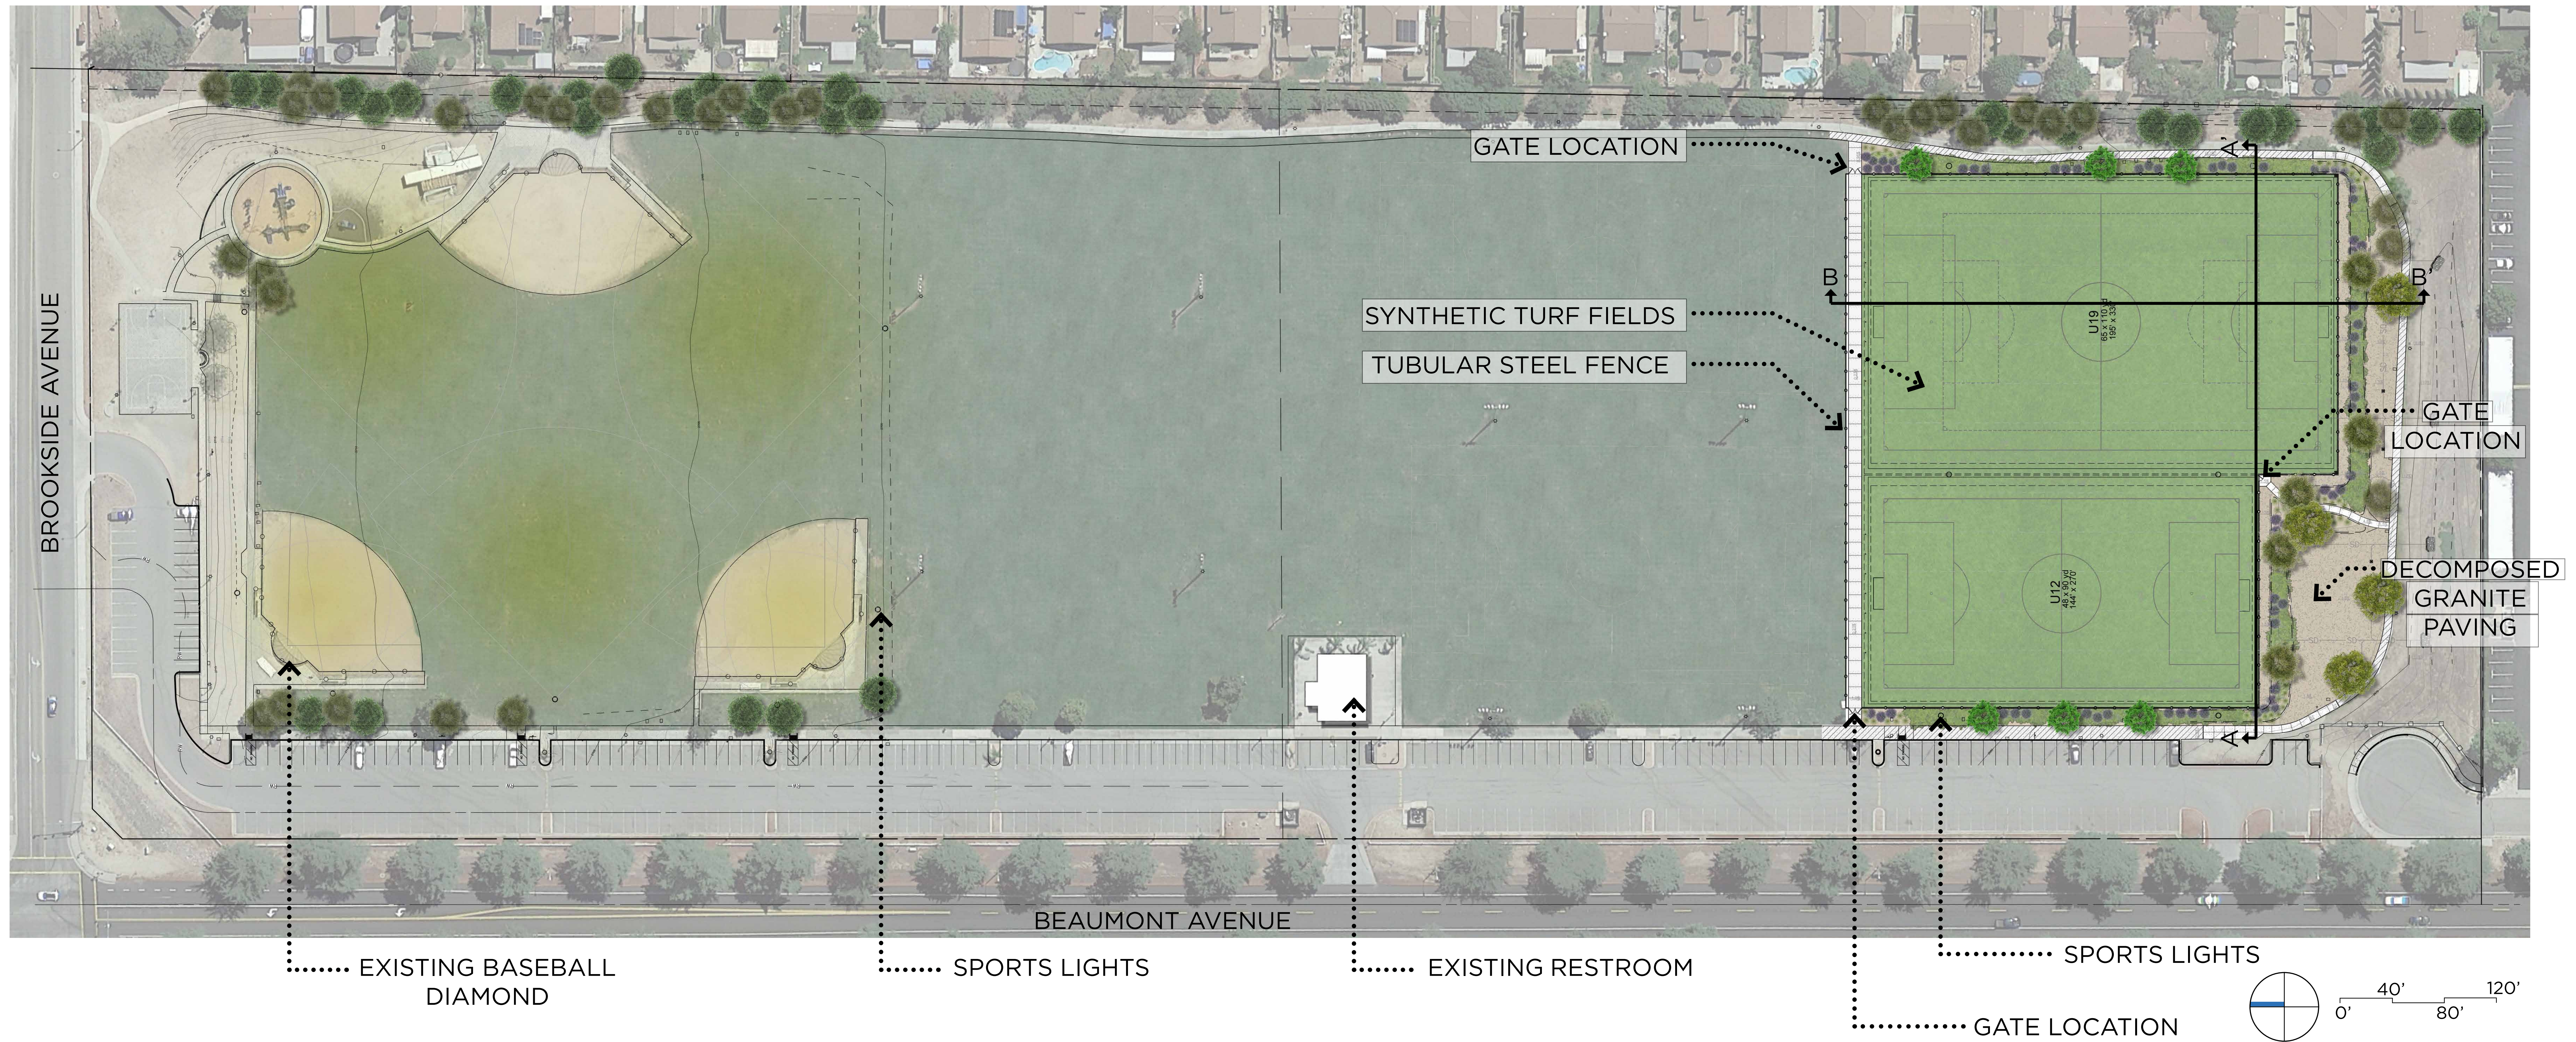

BEAUMONT SPORTS PARK
SPORTS LIGHTING AND SYNTHETIC TURF SOCCER FIELDS
BEAUMONT, CALIFORNIA

BEAUMONT SPORTS PARK

SPORTS LIGHTING AND SYNTHETIC TURF SOCCER FIELDS

PLAN VIEW

BEAUMONT SPORTS PARK

SPORTS LIGHTING AND SYNTHETIC TURF SOCCER FIELDS

BEAUMONT SPORTS PARK

SPORTS LIGHTING AND SYNTHETIC TURF SOCCER FIELDS

TREES

GEIJERA PARVIFLORA
AUSTRALIAN WILLOW

PLATANUS RACEMOSA
CALIFORNIA SYCAMORE

AFROCARPUS GRACILIOR
FERN PINE

SHRUBS

ARTEMISIA CALIFORNICA 'CANYON GREY'
CANYON GREY CALIFORNIA SAGEBRUSH

BOUTELOUA GRACILIS 'BLOND AMBITION'
BLONDE AMBITION BLUE GAMMA GRASS

LEUCOPHYLLUM FRUTESCENS
'COMPACTA'
COMPACT TEXAS RANGER