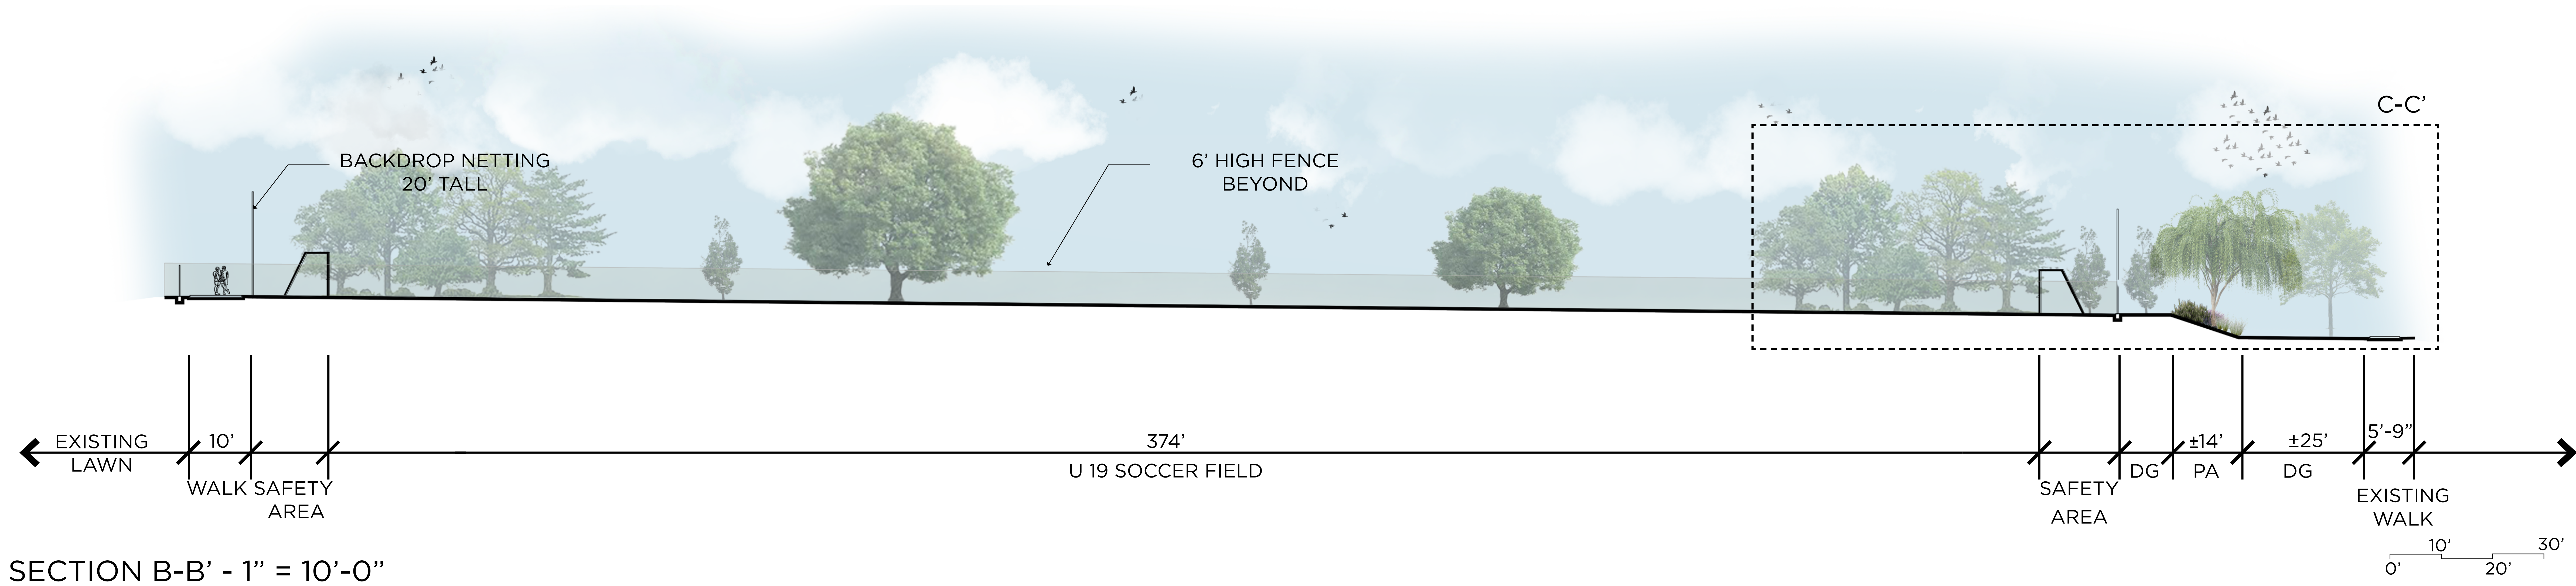

BEAUMONT SPORTS PARK
SPORTS LIGHTING AND SYNTHETIC TURF SOCCER FIELDS
BEAUMONT, CALIFORNIA

BEAUMONT SPORTS PARK

SPORTS LIGHTING AND SYNTHETIC TURF SOCCER FIELDS

PLAN VIEW

BEAUMONT SPORTS PARK

SPORTS LIGHTING AND SYNTHETIC TURF SOCCER FIELDS

BEAUMONT SPORTS PARK

SPORTS LIGHTING AND SYNTHETIC TURF SOCCER FIELDS

TREES

GEIJERA PARVIFLORA
AUSTRALIAN WILLOW

PLATANUS RACEMOSA
CALIFORNIA SYCAMORE

AFROCARPUS GRACILIOR
FERN PINE

SHRUBS

ARTEMISIA CALIFORNICA 'CANYON GREY'
CANYON GREY CALIFORNIA SAGEBRUSH

BOUTELOUA GRACILIS 'BLOND AMBITION'
BLONDE AMBITION BLUE GAMMA GRASS

LEUCOPHYLLUM FRUTESCENS
'COMPACTA'
COMPACT TEXAS RANGER