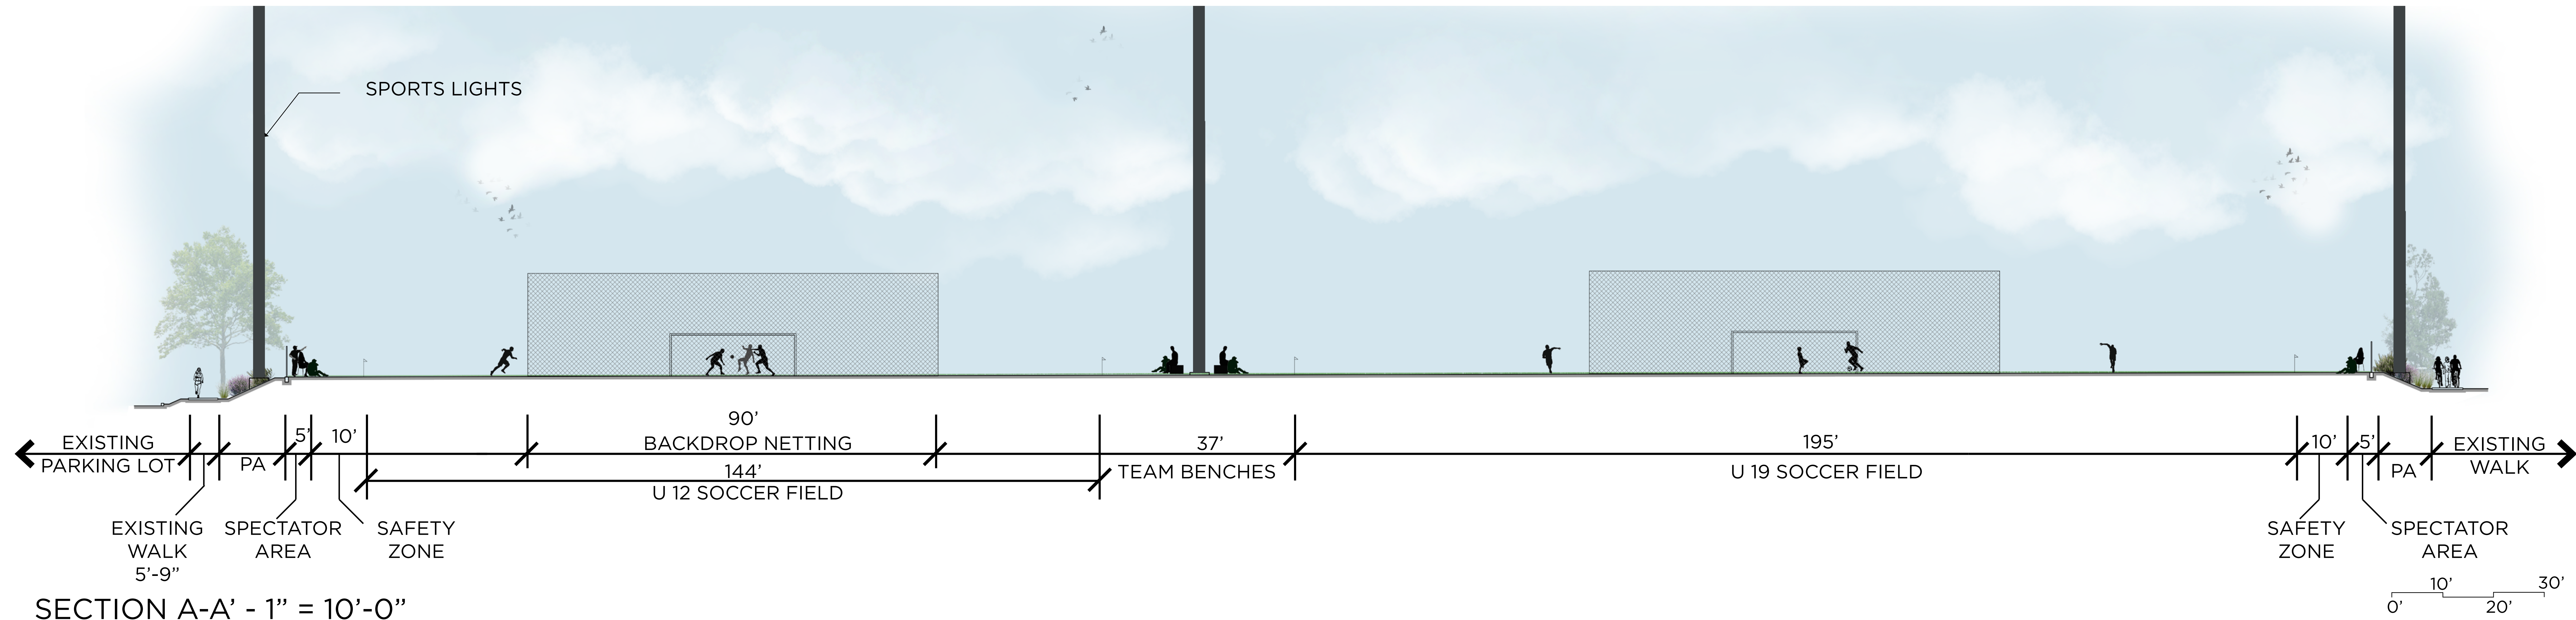

BEAUMONT SPORTS PARK
SPORTS LIGHTING AND SYNTHETIC TURF SOCCER FIELDS
BEAUMONT, CALIFORNIA

BEAUMONT SPORTS PARK

SPORTS LIGHTING AND SYNTHETIC TURF SOCCER FIELDS

PLAN VIEW

BEAUMONT SPORTS PARK

SPORTS LIGHTING AND SYNTHETIC TURF SOCCER FIELDS

BEAUMONT SPORTS PARK

SPORTS LIGHTING AND SYNTHETIC TURF SOCCER FIELDS

TREES

GEIJERA PARVIFLORA
AUSTRALIAN WILLOW

PLATANUS RACEMOSA
CALIFORNIA SYCAMORE

AFROCARPUS GRACILIOR
FERN PINE

SHRUBS

ARTEMISIA CALIFORNICA 'CANYON GREY'
CANYON GREY CALIFORNIA SAGEBRUSH

BOUTELOUA GRACILIS 'BLOND AMBITION'
BLONDE AMBITION BLUE GAMMA GRASS

LEUCOPHYLLUM FRUTESCENS
'COMPACTA'
COMPACT TEXAS RANGER