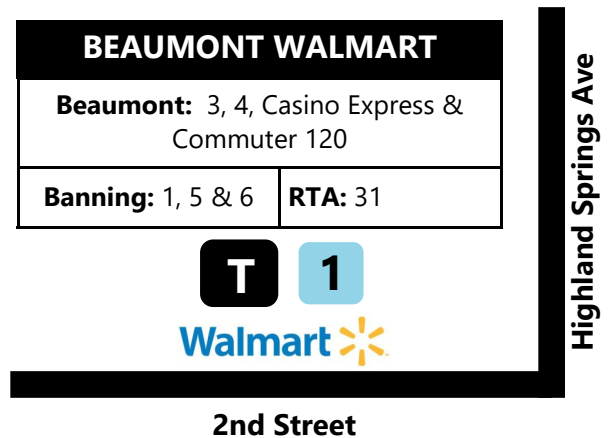

125

Beaumont | Redlands | Loma Linda VA

WEEKDAY SERVICE | *No Service on Holidays*

TRANSFER POINT **T**

TIME POINT

LOMA LINDA VETERANS AFFAIRS HOSPITAL	
OmniTrans: 2 & SBX	RTA: 14

REDLANDS TRANSIT CENTER	
OmniTrans: 8, 15 & 19	
Metrolink: Arrow	

125

COMMUTER 125

Beaumont | Redlands | Loma Linda VA

WEEKDAY SERVICE | *No Service on Holidays*

Walmart	Beaumont Civic Center	Redlands Transit Center WB	Loma Linda VA Hospital	Redlands Transit Center EB	Beaumont Wells Fargo Drop off Only	Walmart
1	2	3	4	5	6	1
6:38	6:45	7:10	-	-	7:33	7:38
7:38	7:45	8:10	-	-	8:33	8:38
8:38	8:45	9:10	9:20	9:35	9:58	10:03
12:12	12:19	12:44	-	-	1:07	1:12
1:12	1:19	1:44	-	-	2:07	2:12
2:12	2:19	2:44	-	-	3:07	3:12
3:12	3:19	3:44	3:54	4:09	4:32	4:37