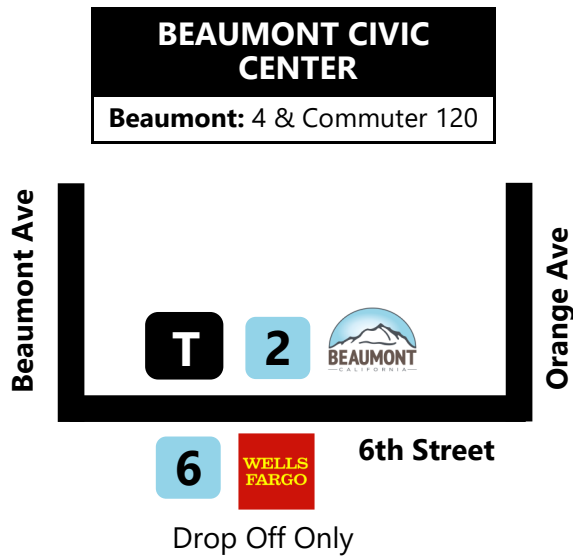

125

Beaumont | Redlands | Loma Linda VA

WEEKDAY SERVICE | *No Service on Holidays*

TRANSFER POINT **T**

TIME POINT

LOMA LINDA VETERANS AFFAIRS HOSPITAL	
OmniTrans: 2 & SBX	RTA: 14

REDLANDS TRANSIT CENTER	
OmniTrans: 8, 15 & 19	
Metrolink: Arrow	

125

COMMUTER 125

Beaumont | Redlands | Loma Linda VA

WEEKDAY SERVICE | *No Service on Holidays*

Walmart	Beaumont Civic Center	Redlands Transit Center WB	Loma Linda VA Hospital	Redlands Transit Center EB	Beaumont Wells Fargo Drop off Only	Walmart
1	2	3	4	5	6	1
6:38	6:45	7:10	-	-	7:33	7:38
7:38	7:45	8:10	-	-	8:33	8:38
8:38	8:45	9:10	9:20	9:35	9:58	10:03
12:12	12:19	12:44	-	-	1:07	1:12
1:12	1:19	1:44	-	-	2:07	2:12
2:12	2:19	2:44	-	-	3:07	3:12
3:12	3:19	3:44	3:54	4:09	4:32	4:37