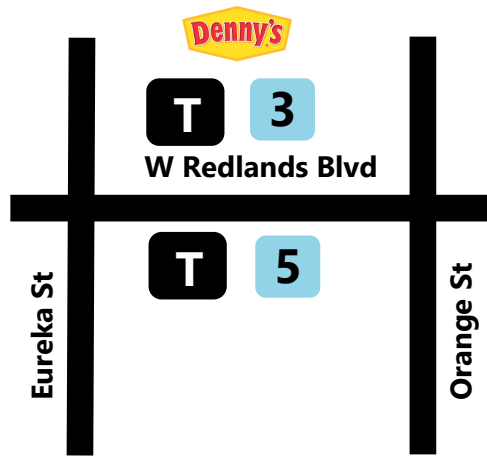

125

Beaumont | Redlands | Loma Linda VA

WEEKDAY SERVICE | *No Service on Holidays*

TRANSFER POINT **T**

TIME POINT

LOMA LINDA VETERANS AFFAIRS HOSPITAL	
OmniTrans: 2 & SBX	RTA: 14

REDLANDS TRANSIT CENTER	
OmniTrans: 8, 15 & 19	
Metrolink: Arrow	

125

COMMUTER 125

Beaumont | Redlands | Loma Linda VA

WEEKDAY SERVICE | *No Service on Holidays*

Walmart	Beaumont Civic Center	Redlands Transit Center WB	Loma Linda VA Hospital	Redlands Transit Center EB	Beaumont Wells Fargo Drop off Only	Walmart
1	2	3	4	5	6	1
6:38	6:45	7:10	-	-	7:33	7:38
7:38	7:45	8:10	-	-	8:33	8:38
8:38	8:45	9:10	9:20	9:35	9:58	10:03
12:12	12:19	12:44	-	-	1:07	1:12
1:12	1:19	1:44	-	-	2:07	2:12
2:12	2:19	2:44	-	-	3:07	3:12
3:12	3:19	3:44	3:54	4:09	4:32	4:37