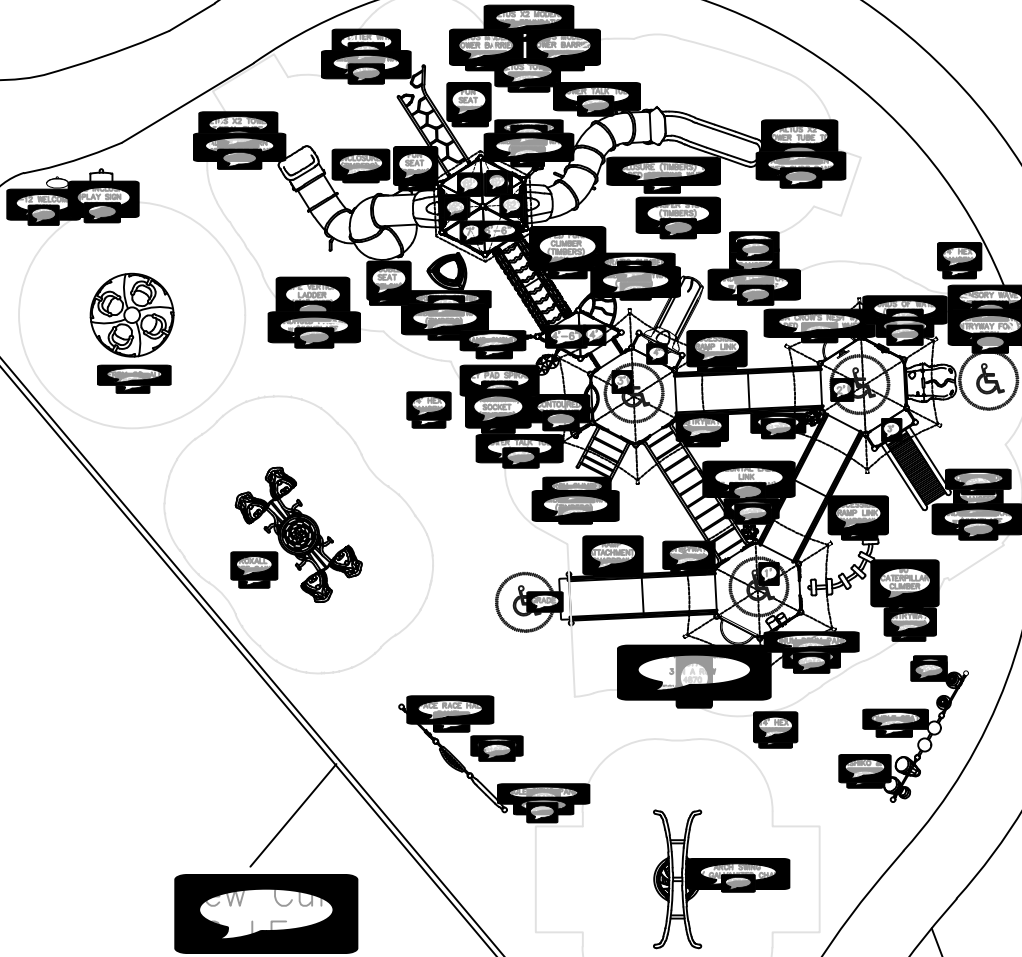

103'-1"

89'-2"

City of Beaumont
Shadow Creek Park
Beaumont, CA
Representative
Great Western Recreation

SALES REP
MYLES HARVEY
805-320-9007
MYLES@GWPARK.COM

Total Elevated Play Components	20		
Total Elevated Play Components Accessible By Ramp	11	Required	5
Total Elevated Components Accessible By Transfer	17	Required	5
Total Accessible Ground Level Components Shown	17	Required	7
Total Different Types Of Ground Level Components	6	Required	3

This play equipment is recommended for children ages 5 - 12

Minimum Area Required:
Scale: -
This drawing can be scaled only when in an 18" x 24" format

Drawn By:
EB
Date:
2/3/2023
Drawing Name:
107835-01-Opt 5 SCP